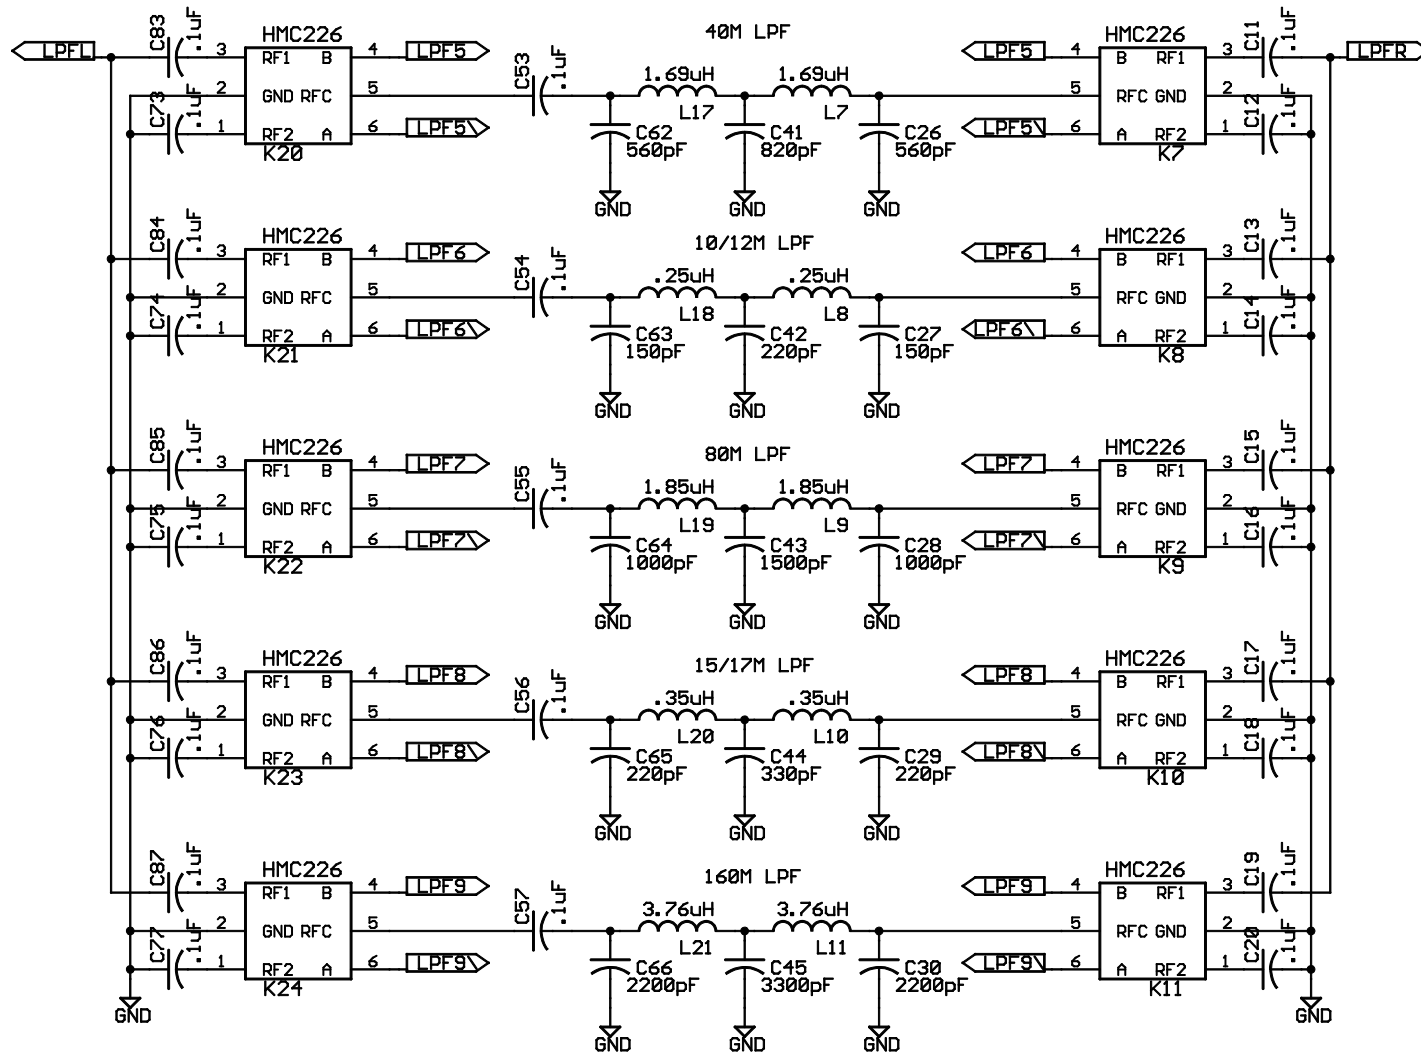

Linear Driver Amplifier 25dB Gain

SDR-1000 RF Expansion Board FlexRadio Systems	
TITLE: RFE v1_4a	
Document Number:	REV:
Date: 4/28/2004 05:22:50p	Sheet: 1/4

SDR-1000 RF Expansion Board FlexRadio Systems	
TITLE: RFE v1_4a	
Document Number:	REV:
Date: 4/28/2004 05:22:50p	Sheet: 2/4

TITLE: RFE v1_4a

Document Number:

REV:

Date: 4/28/2004 05:22:50p

Sheet: 3/4

TITLE: RFE v1_4a

Document Number:

REV: