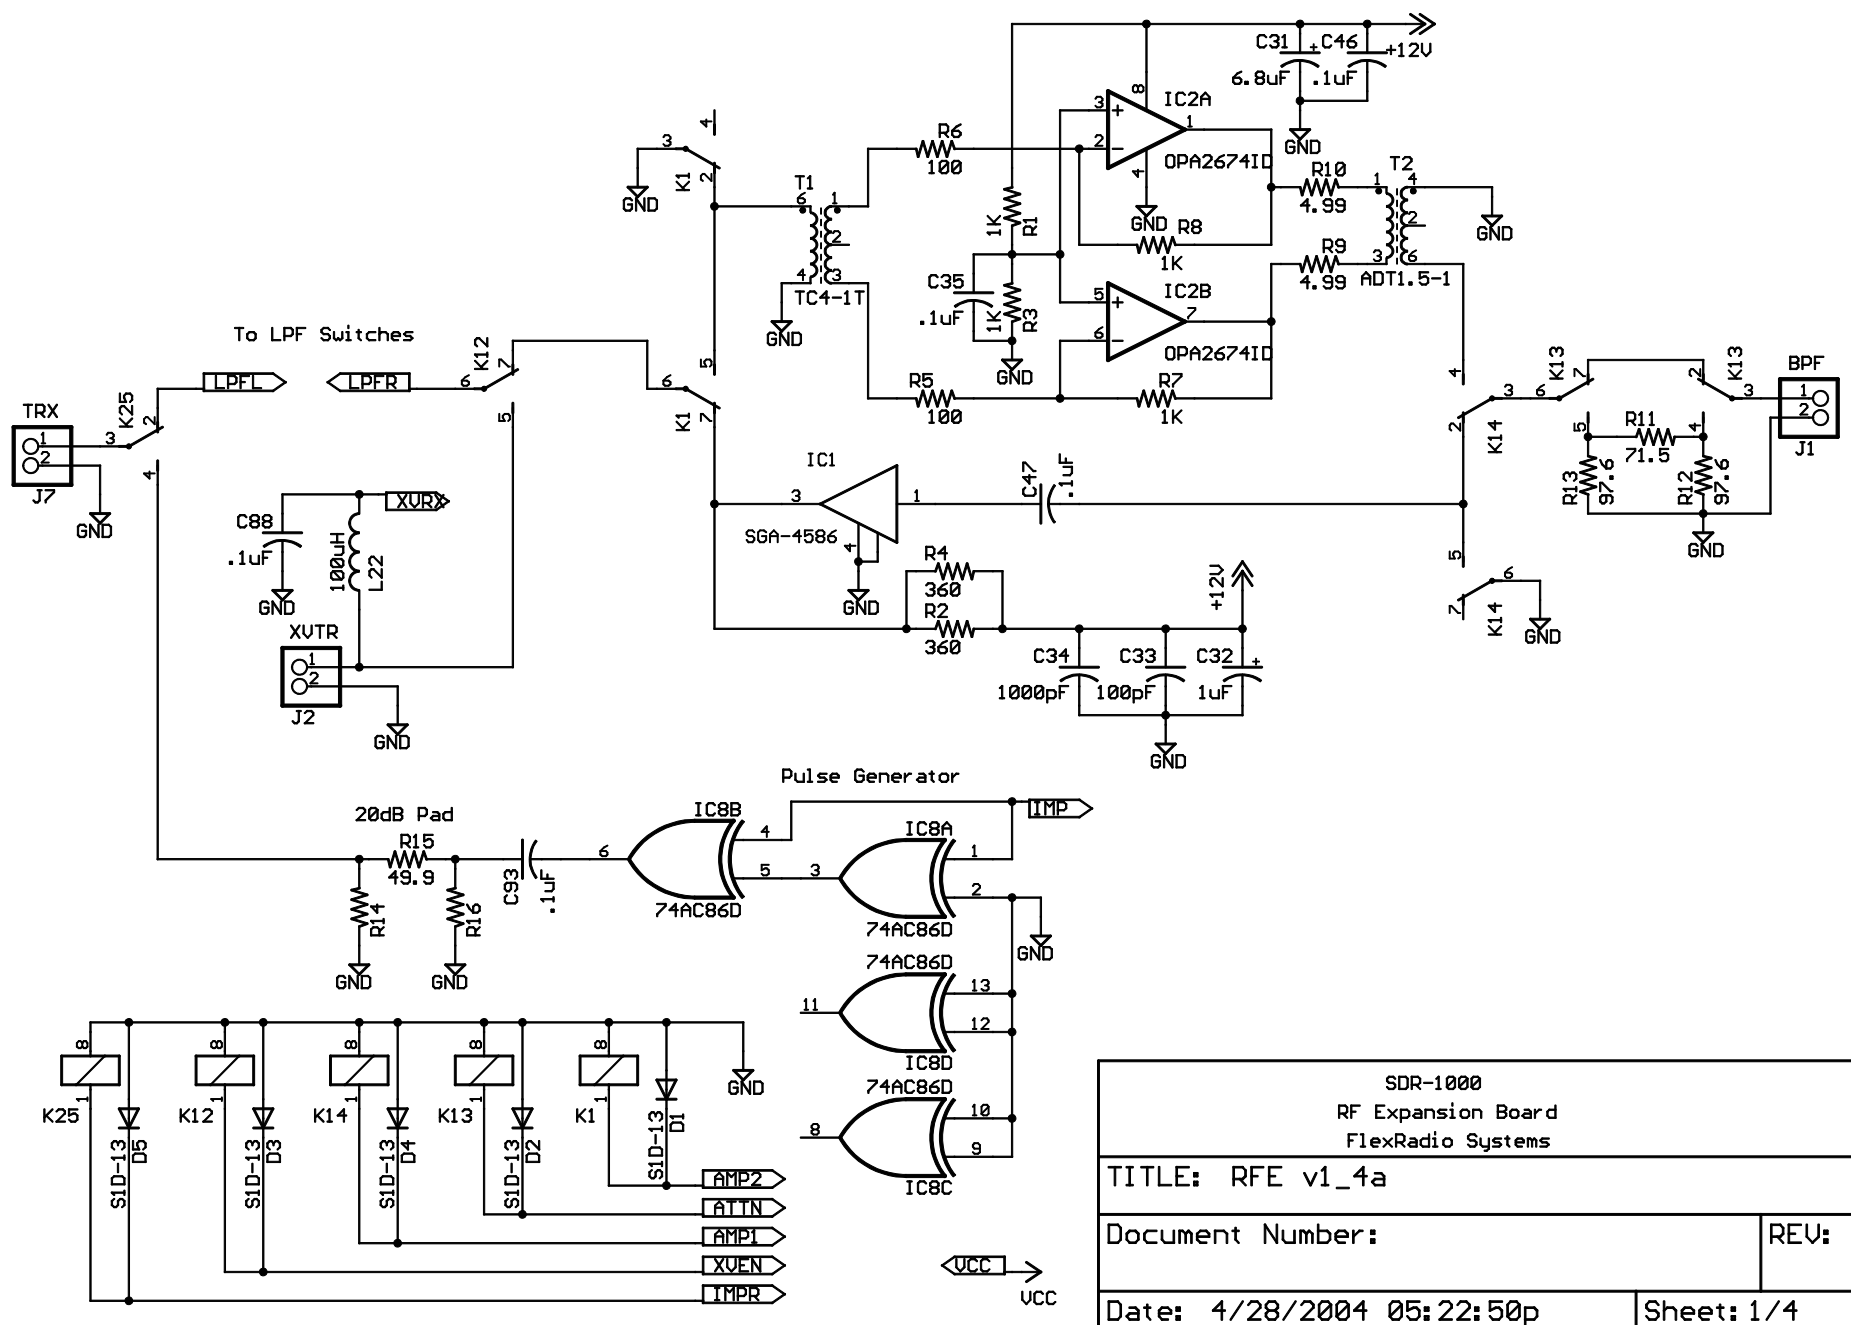

Linear Driver Amplifier 25dB Gain

SDR-1000 RF Expansion Board FlexRadio Systems	
TITLE: RFE v1_4a	
Document Number:	REV:
Date: 4/28/2004 05:22:50p	Sheet: 1/4

SDR-1000 RF Expansion Board FlexRadio Systems	
TITLE: RFE v1_4a	
Document Number:	REV:
Date: 4/28/2004 05:22:50p	Sheet: 2/4