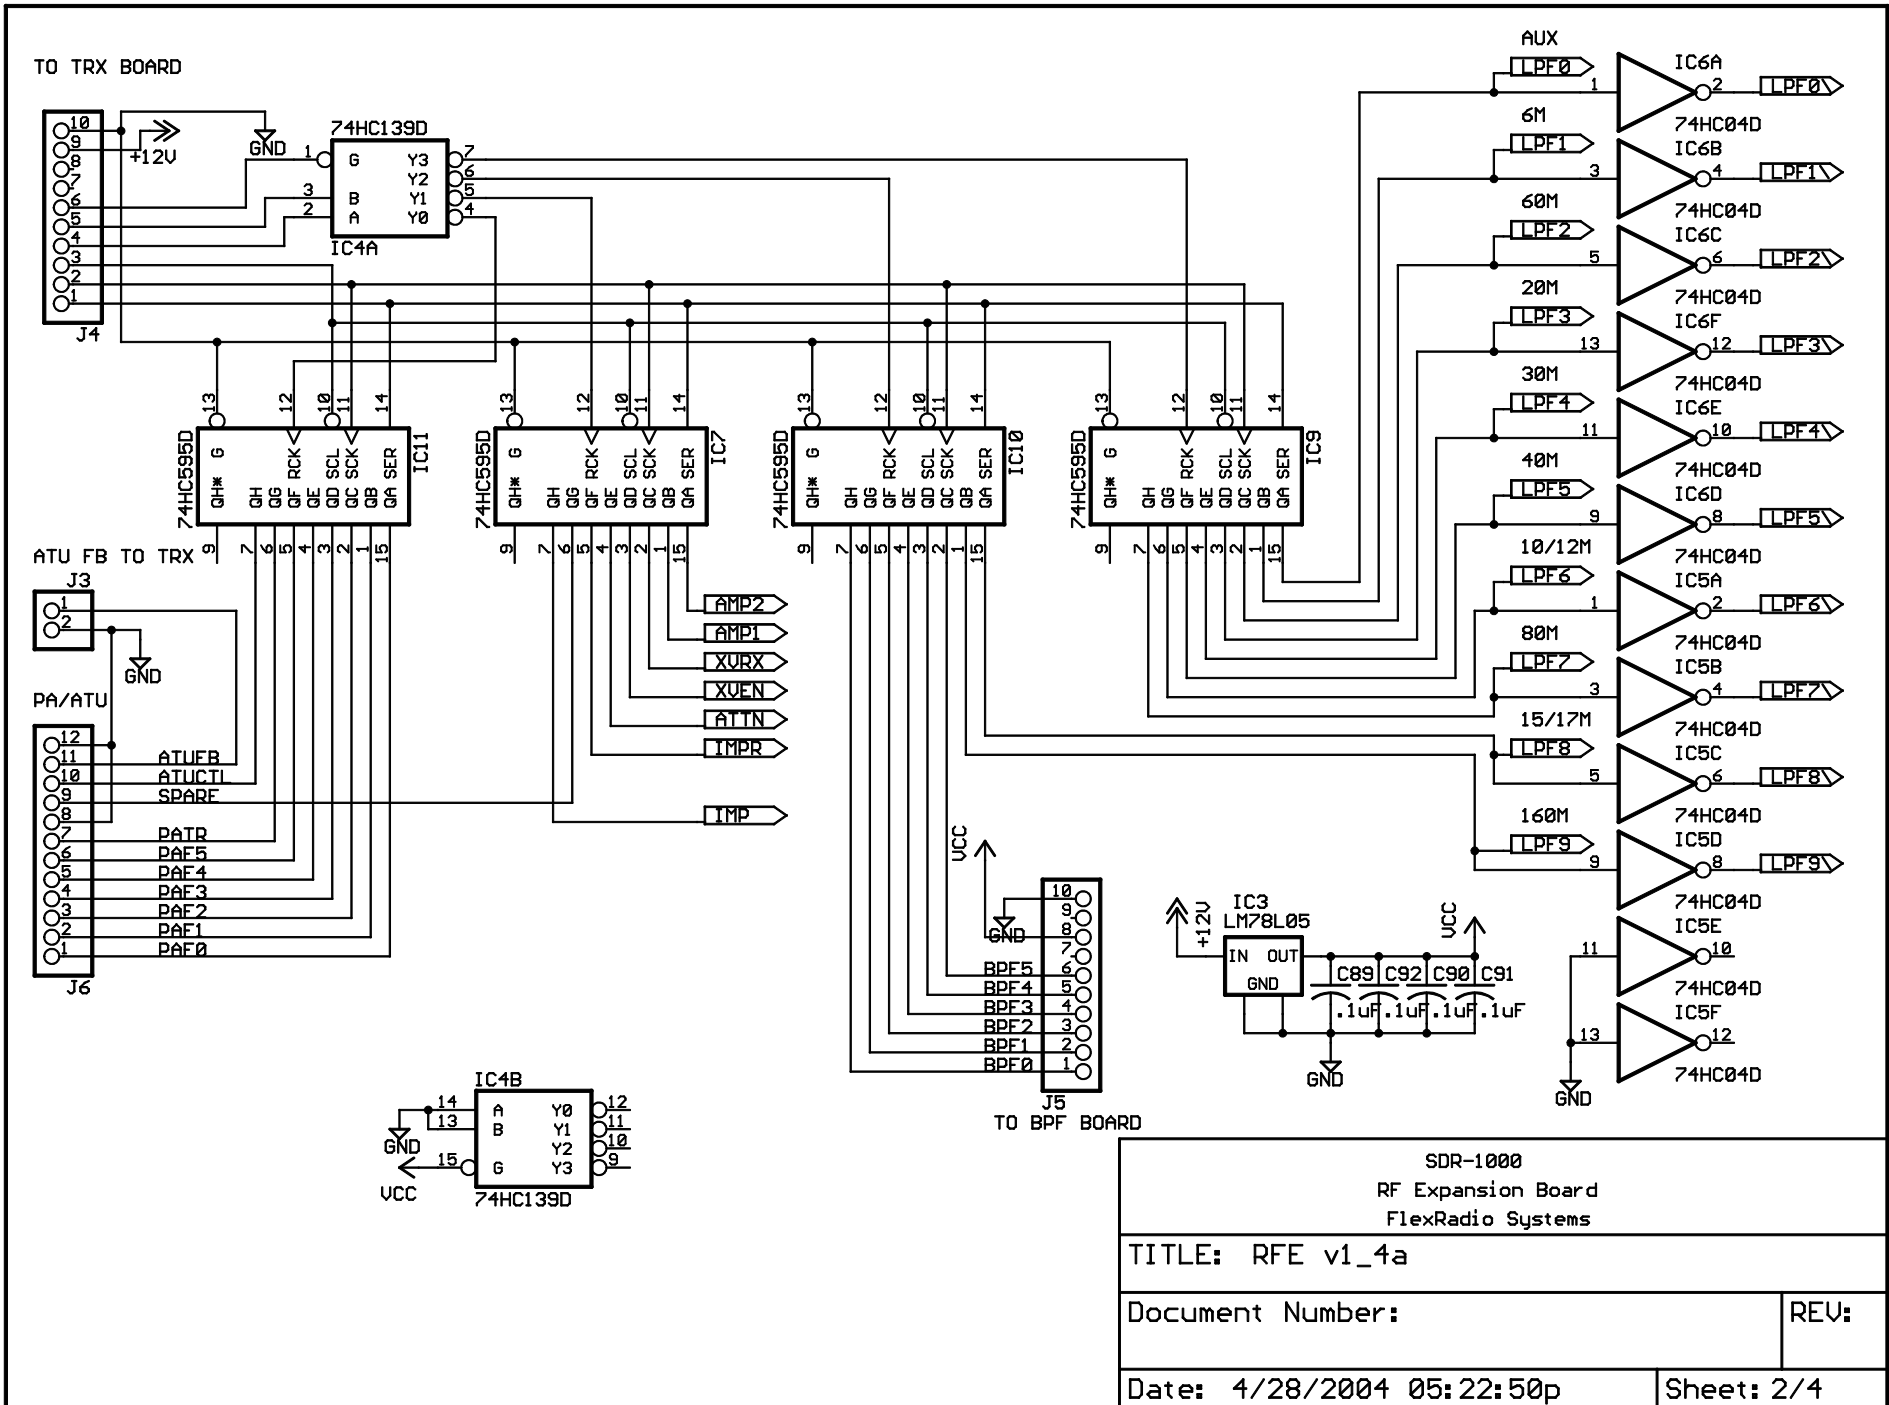

Linear Driver Amplifier 25dB Gain

SDR-1000 RF Expansion Board FlexRadio Systems	
TITLE: RFE v1_4a	
Document Number:	REV:
Date: 4/28/2004 05:22:50p	Sheet: 1/4

SDR-1000 RF Expansion Board FlexRadio Systems	
TITLE: RFE v1_4a	
Document Number:	REV:
Date: 4/28/2004 05:22:50p	Sheet: 2/4