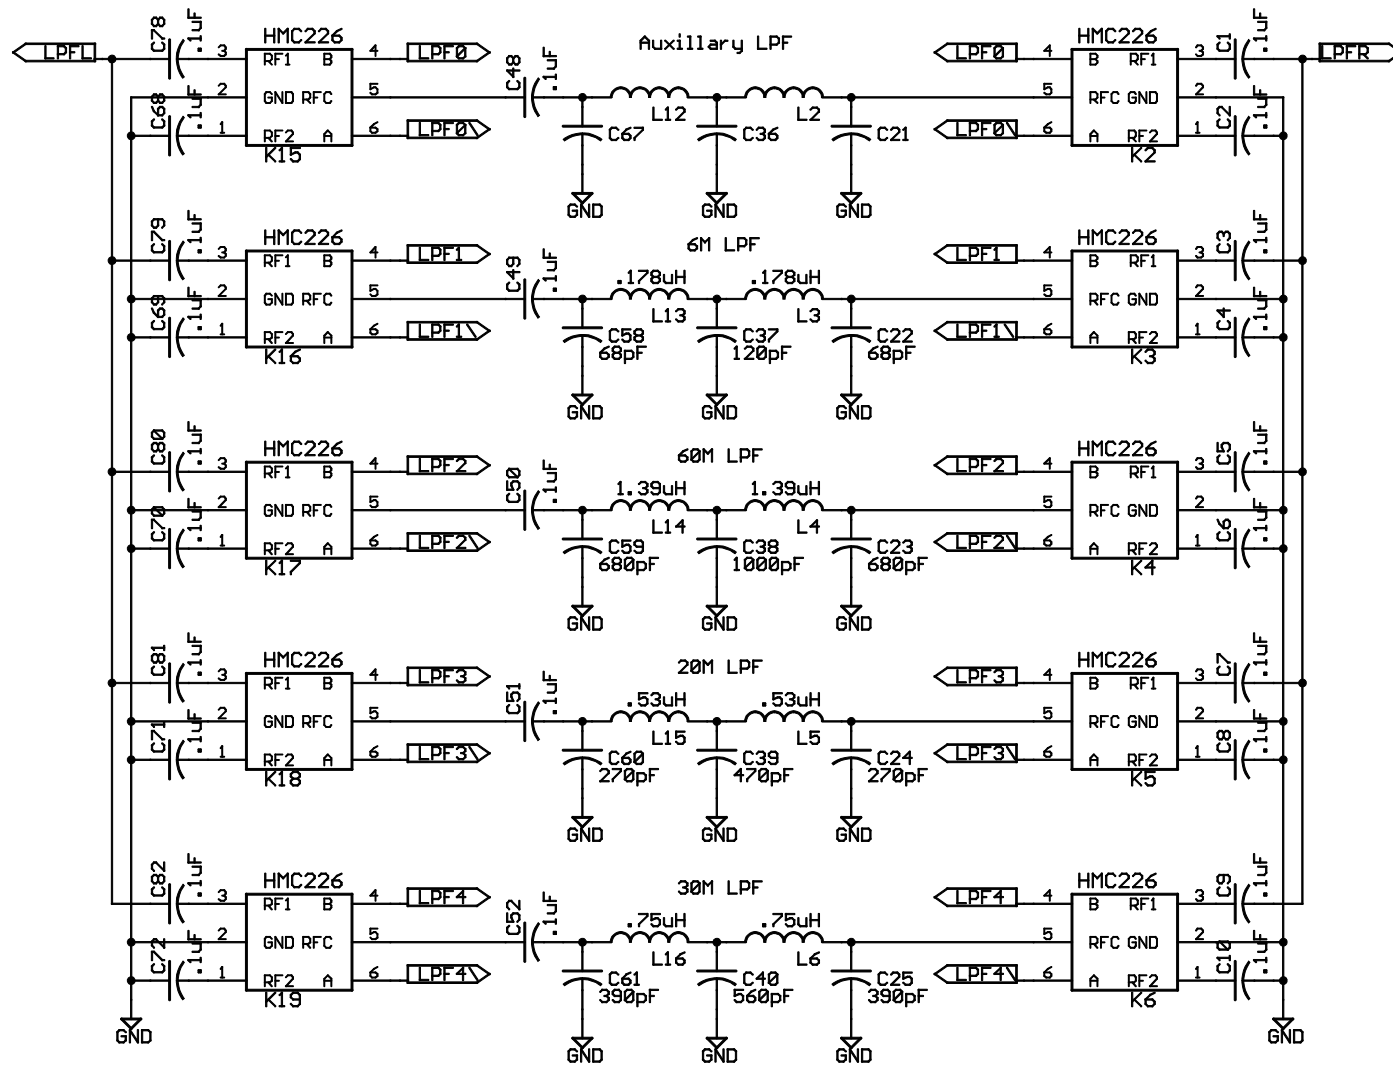

Linear Driver Amplifier 25dB Gain

SDR-1000 RF Expansion Board FlexRadio Systems	
TITLE: RFE v1_4a	
Document Number:	REV:
Date: 4/28/2004 05:22:50p	Sheet: 1/4

SDR-1000 RF Expansion Board FlexRadio Systems	
TITLE: RFE v1_4a	
Document Number:	REV:
Date: 4/28/2004 05:22:50p	Sheet: 2/4

TITLE: RFE v1_4a

Document Number:

REV:

Date: 4/28/2004 05:22:50p

Sheet: 3/4

TITLE: RFE v1_4a

Document Number:

REV: